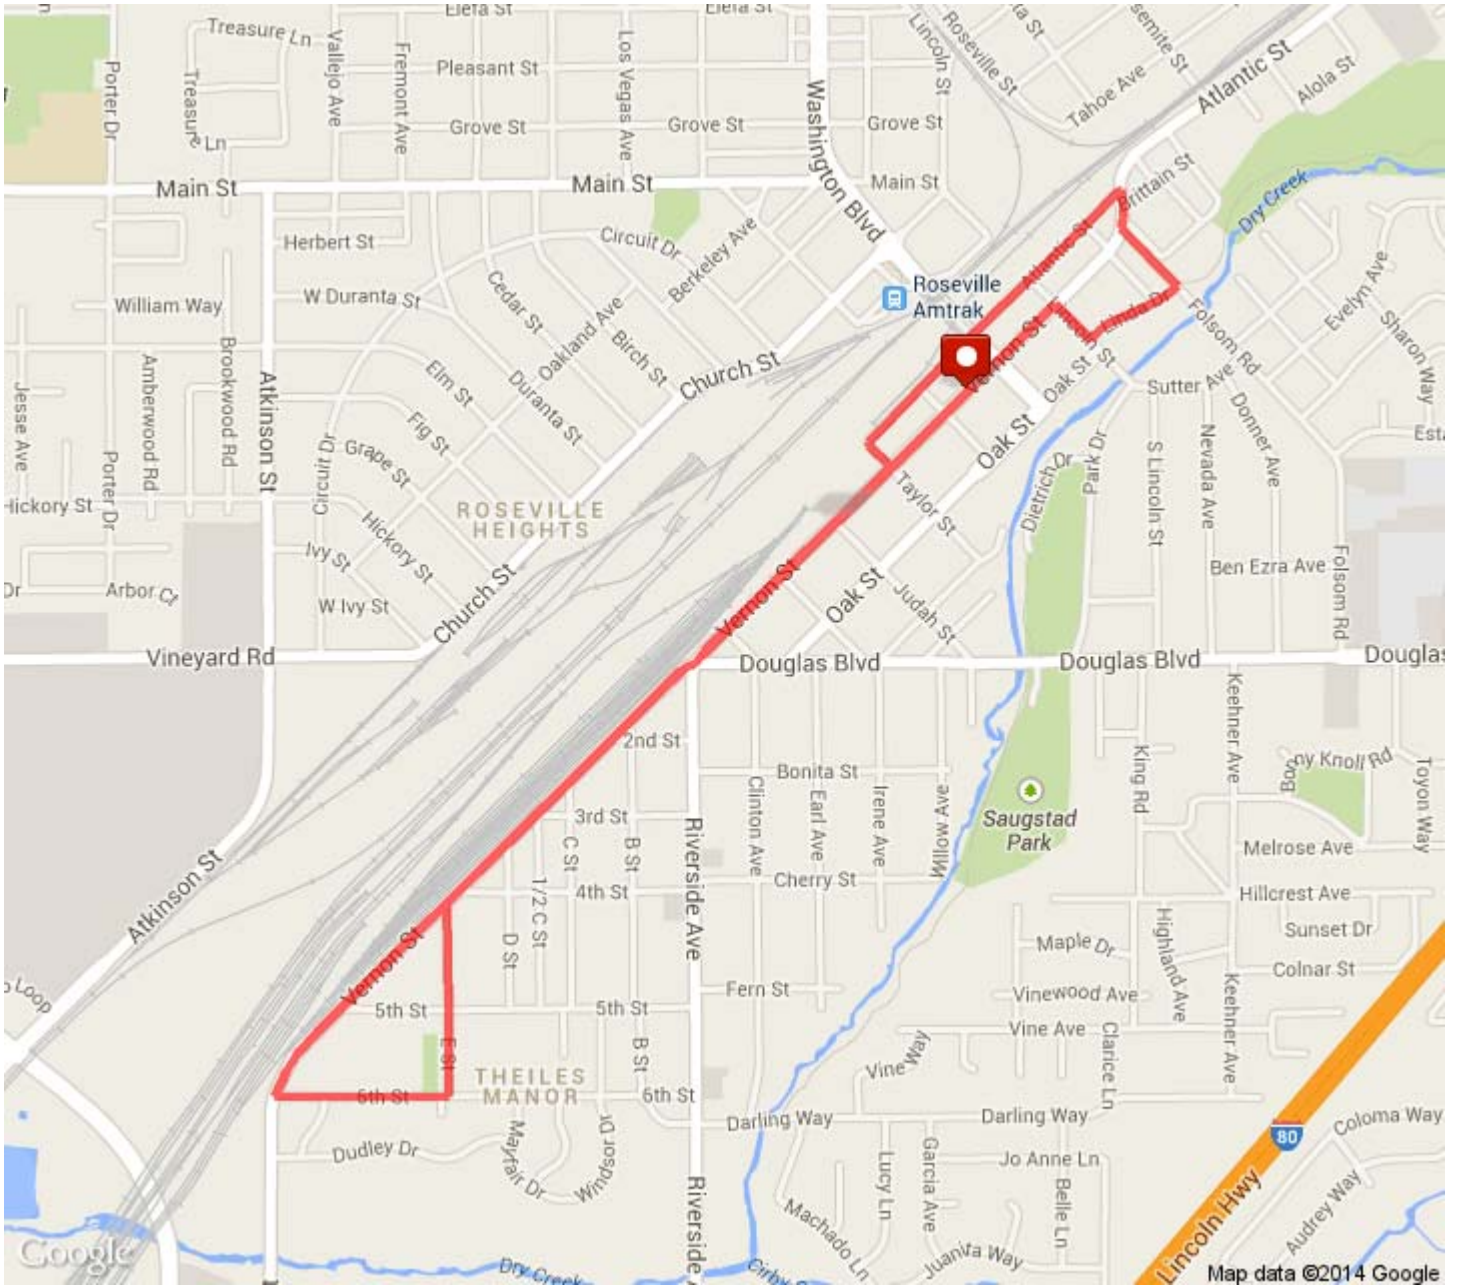

# 2014 Turkey Trot | City of Roseville

## mapmyrun 5k Route

ELEVATION (ft)

	Head southwest on Vernon St toward S Grant St	0 mi (+0.84 mi)
	Head south on E St toward 5th St	0.84 mi (+0.22 mi)
	Turn right onto 6th St Destination will be on the right	1.06 mi (+0 mi)
	Head west on 6th St toward La Rosa Ct	1.07 mi (+0.2 mi)
	Head north on Vernon St toward 5th St	1.27 mi (+1.02 mi)
	Head northwest on Taylor St toward Atlantic St	2.29 mi (+0.03 mi)
	Continue onto Atlantic St	2.32 mi (+0.01 mi)
	Head northeast on Atlantic St toward S Grant St	2.33 mi (+0.41 mi)
	Head northeast on Atlantic St toward Vernon St	2.74 mi (+0 mi)
	Turn right onto Vernon St	2.74 mi (+0.05 mi)
	Turn left onto Folsom Rd	2.79 mi (+0.09 mi)
	Head southeast on Folsom Rd toward Linda Dr	2.88 mi (+0 mi)
	Turn right onto Linda Dr	2.88 mi (+0.12 mi)
	Head northwest on Lincoln St toward Vernon St	3 mi (+0.06 mi)
	Head southwest on Vernon St toward S Grant St	3.05 mi (+0.15 mi)
	Destination	3.05 mi (+0 mi)