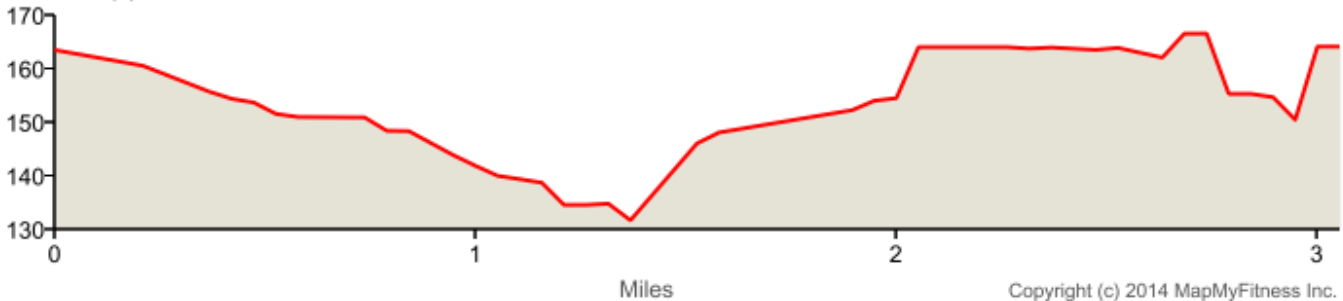

# 2014 Turkey Trot | City of Roseville

## mapmyrun 5k Route

ELEVATION (ft)

	Head southwest on Vernon St toward S Grant St	0 mi (+0.84 mi)
	Head south on E St toward 5th St	0.84 mi (+0.22 mi)
	Turn right onto 6th St Destination will be on the right	1.06 mi (+0 mi)
	Head west on 6th St toward La Rosa Ct	1.07 mi (+0.2 mi)
	Head north on Vernon St toward 5th St	1.27 mi (+1.02 mi)
	Head northwest on Taylor St toward Atlantic St	2.29 mi (+0.03 mi)
	Continue onto Atlantic St	2.32 mi (+0.01 mi)
	Head northeast on Atlantic St toward S Grant St	2.33 mi (+0.41 mi)
	Head northeast on Atlantic St toward Vernon St	2.74 mi (+0 mi)
	Turn right onto Vernon St	2.74 mi (+0.05 mi)
	Turn left onto Folsom Rd	2.79 mi (+0.09 mi)
	Head southeast on Folsom Rd toward Linda Dr	2.88 mi (+0 mi)
	Turn right onto Linda Dr	2.88 mi (+0.12 mi)
	Head northwest on Lincoln St toward Vernon St	3 mi (+0.06 mi)
	Head southwest on Vernon St toward S Grant St	3.05 mi (+0.15 mi)
	Destination	3.05 mi (+0 mi)