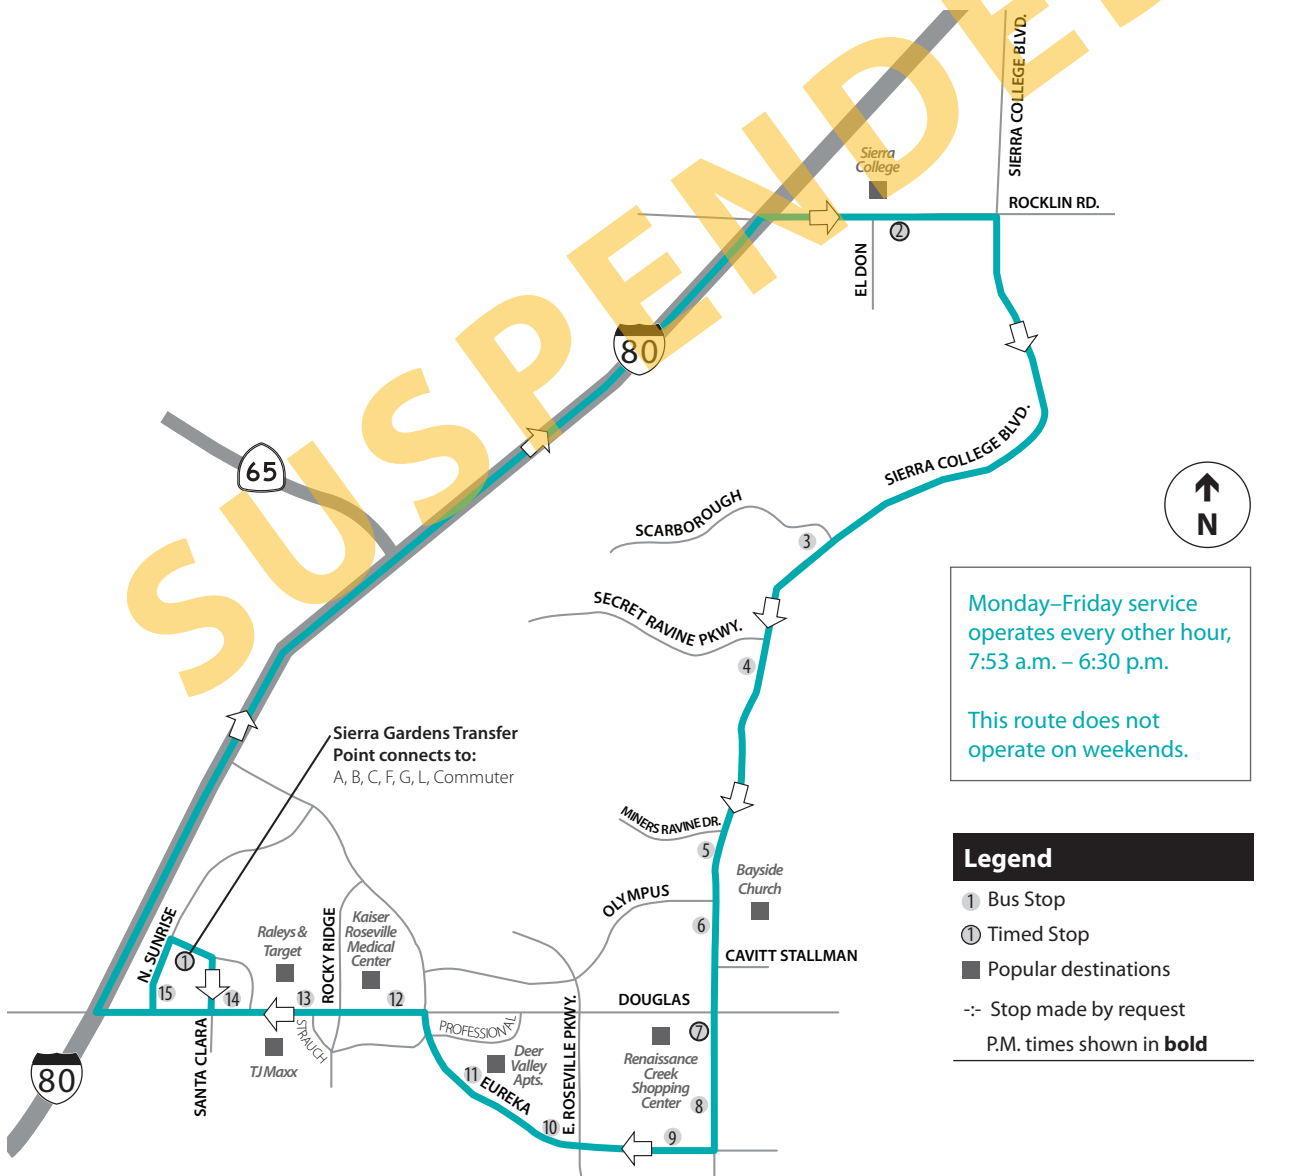

1	2	3	4	5	6	7	8	9	10	11	12	13	14	15	1
DEPART Sierra Gardens Transfer Point	Rocklin Rd. at El Don (Sierra College Rocklin campus)	Sierra College Blvd. at Scarborough	Sierra College Blvd. at Secret Ravine Pkwy.	Sierra College Blvd. at Miners Ravine Dr.	Sierra College Blvd. at Olympus	Sierra College Blvd. at Douglas	Sierra College Blvd. before Eureka	Eureka at Sierra College Blvd.	Eureka at E. Roseville Pkwy.	Eureka at Deer Valley Apts.	Douglas at Eureka	Douglas at Rocky Ridge	Douglas before Santa Clara	N. Sunrise past Douglas	ARRIVE Sierra Gardens Transfer Point
7:53 am	8:05 am	-:-	-:-	-:-	-:-	8:15 am	-:-	-:-	-:-	-:-	-:-	-:-	-:-	-:-	8:30 am
9:53	10:05	-:-	-:-	-:-	-:-	10:15	-:-	-:-	-:-	-:-	-:-	-:-	-:-	-:-	10:30
11:53	<b>12:05 pm</b>	-:-	-:-	-:-	-:-	<b>12:15 pm</b>	-:-	-:-	-:-	-:-	-:-	-:-	-:-	-:-	<b>12:30 pm</b>
<b>1:53 pm</b>	<b>2:05</b>	-:-	-:-	-:-	-:-	<b>2:15</b>	-:-	-:-	-:-	-:-	-:-	-:-	-:-	-:-	<b>2:30</b>
<b>3:53</b>	<b>4:05</b>	-:-	-:-	-:-	-:-	<b>4:15</b>	-:-	-:-	-:-	-:-	-:-	-:-	-:-	-:-	<b>4:30</b>
<b>5:53</b>	<b>6:05</b>	-:-	-:-	-:-	-:-	<b>6:15</b>	-:-	-:-	-:-	-:-	-:-	-:-	-:-	-:-	<b>6:30</b>

Sierra Gardens Transfer Point connects to:  
A, B, C, F, G, L, Commuter

Monday–Friday service operates every other hour, 7:53 a.m. – 6:30 p.m.

This route does not operate on weekends.

- Legend**
- ① Bus Stop
  - ⌚ Timed Stop
  - Popular destinations
  - :- Stop made by request
  - P.M. times shown in **bold**