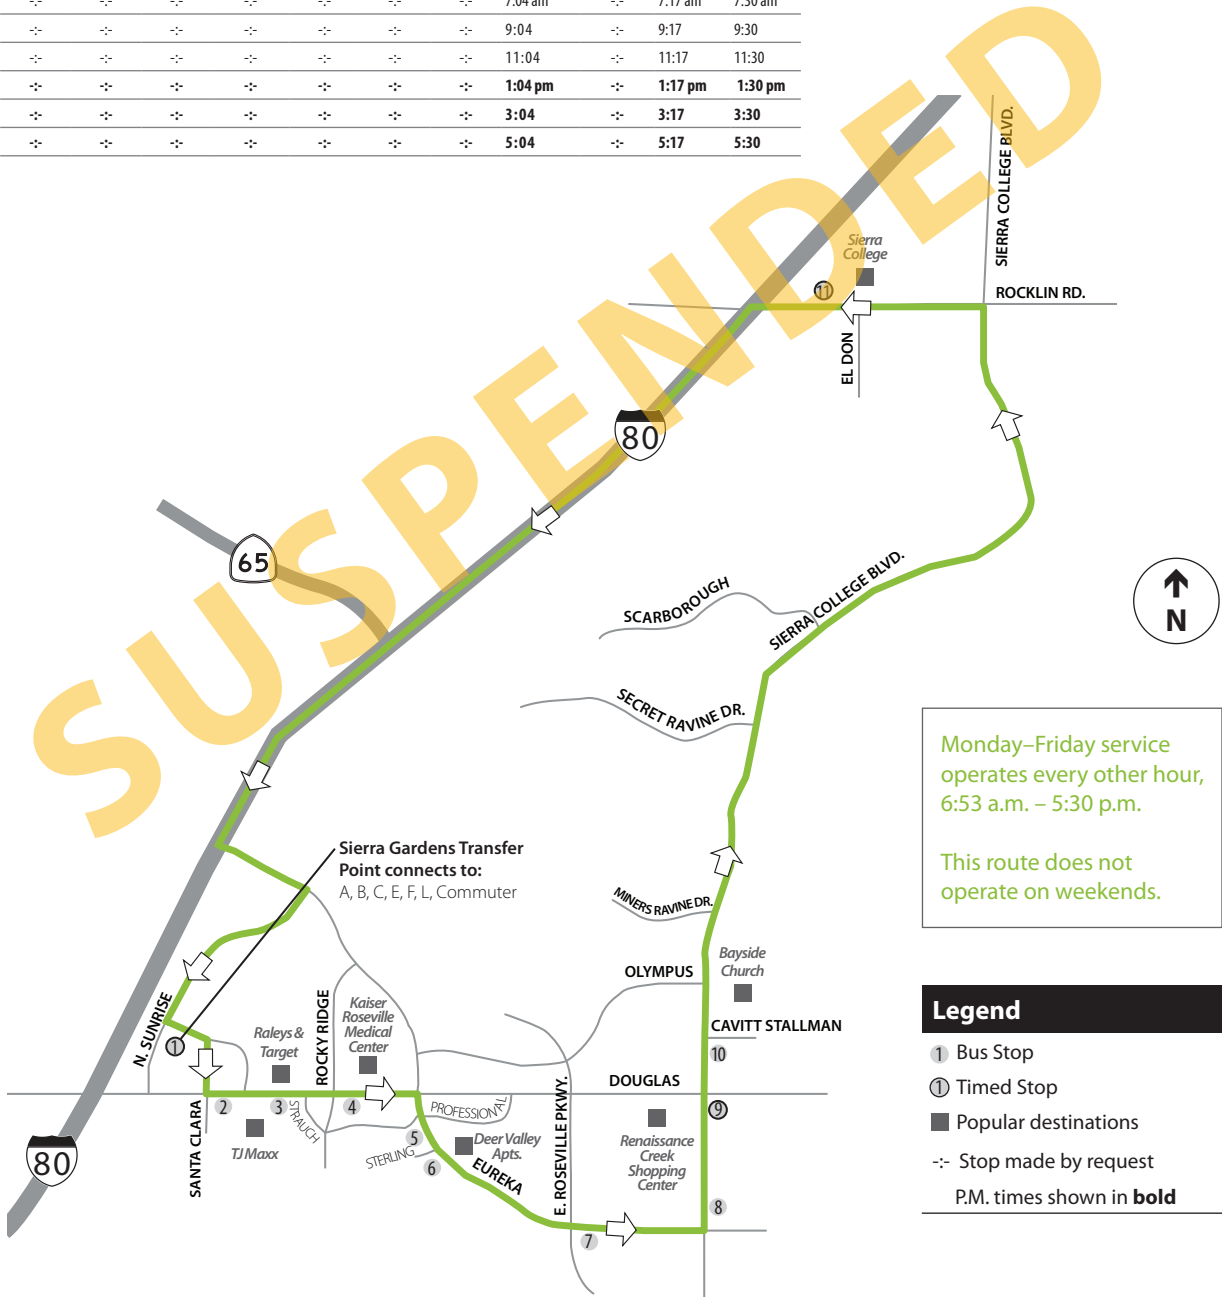

- 1 DEPART Sierra Gardens Transfer Point
- 2 Douglas at Santa Clara
- 3 Douglas before Strauch
- 4 Douglas at Rocky Ridge
- 5 Eureka at Professional
- 6 Eureka past Sterling
- 7 Eureka at E. Roseville Pkwy.
- 8 Sierra College Blvd. at Eureka
- 9 Sierra College Blvd. before Douglas
- 10 Sierra College Blvd. before Cavitt Stallman
- 11 Rocklin Rd. at Sierra College Rocklin campus
- 1 ARRIVE Sierra Gardens Transfer Point

6:53 am	-:-	-:-	-:-	-:-	-:-	-:-	-:-	-:-	7:04 am	-:-	7:17 am	7:30 am
8:53	-:-	-:-	-:-	-:-	-:-	-:-	-:-	-:-	9:04	-:-	9:17	9:30
10:53	-:-	-:-	-:-	-:-	-:-	-:-	-:-	-:-	11:04	-:-	11:17	11:30
12:53 pm	-:-	-:-	-:-	-:-	-:-	-:-	-:-	-:-	1:04 pm	-:-	1:17 pm	1:30 pm
2:53	-:-	-:-	-:-	-:-	-:-	-:-	-:-	-:-	3:04	-:-	3:17	3:30
4:53	-:-	-:-	-:-	-:-	-:-	-:-	-:-	-:-	5:04	-:-	5:17	5:30

Sierra Gardens Transfer Point connects to:
A, B, C, E, F, L, Commuter

Monday–Friday service operates every other hour, 6:53 a.m. – 5:30 p.m.
This route does not operate on weekends.

Legend

- 1 Bus Stop
- ⌚ Timed Stop
- Popular destinations
- :- Stop made by request
- P.M. times shown in **bold**