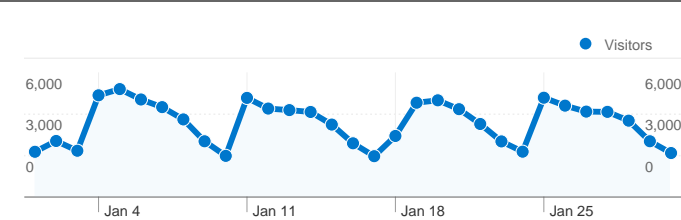

Site Usage

136,647 Visits

53.30% Bounce Rate

367,558 Pageviews

00:02:06 Avg. Time on Site

2.69 Pages/Visit

47.04% % New Visits

Visitors Overview

Visitors
84,264

Map Overlay

Traffic Sources Overview

- **Search Engines**
72,122.00 (52.78%)
- **Direct Traffic**
47,739.00 (34.94%)
- **Referring Sites**
16,785.00 (12.28%)
- **Other**
1 (> 0.00%)

Content Overview

84,264 people visited this site

136,647 Visits

84,264 Absolute Unique Visitors

367,558 Pageviews

2.69 Average Pageviews

00:02:06 Time on Site

53.30% Bounce Rate

47.04% New Visits