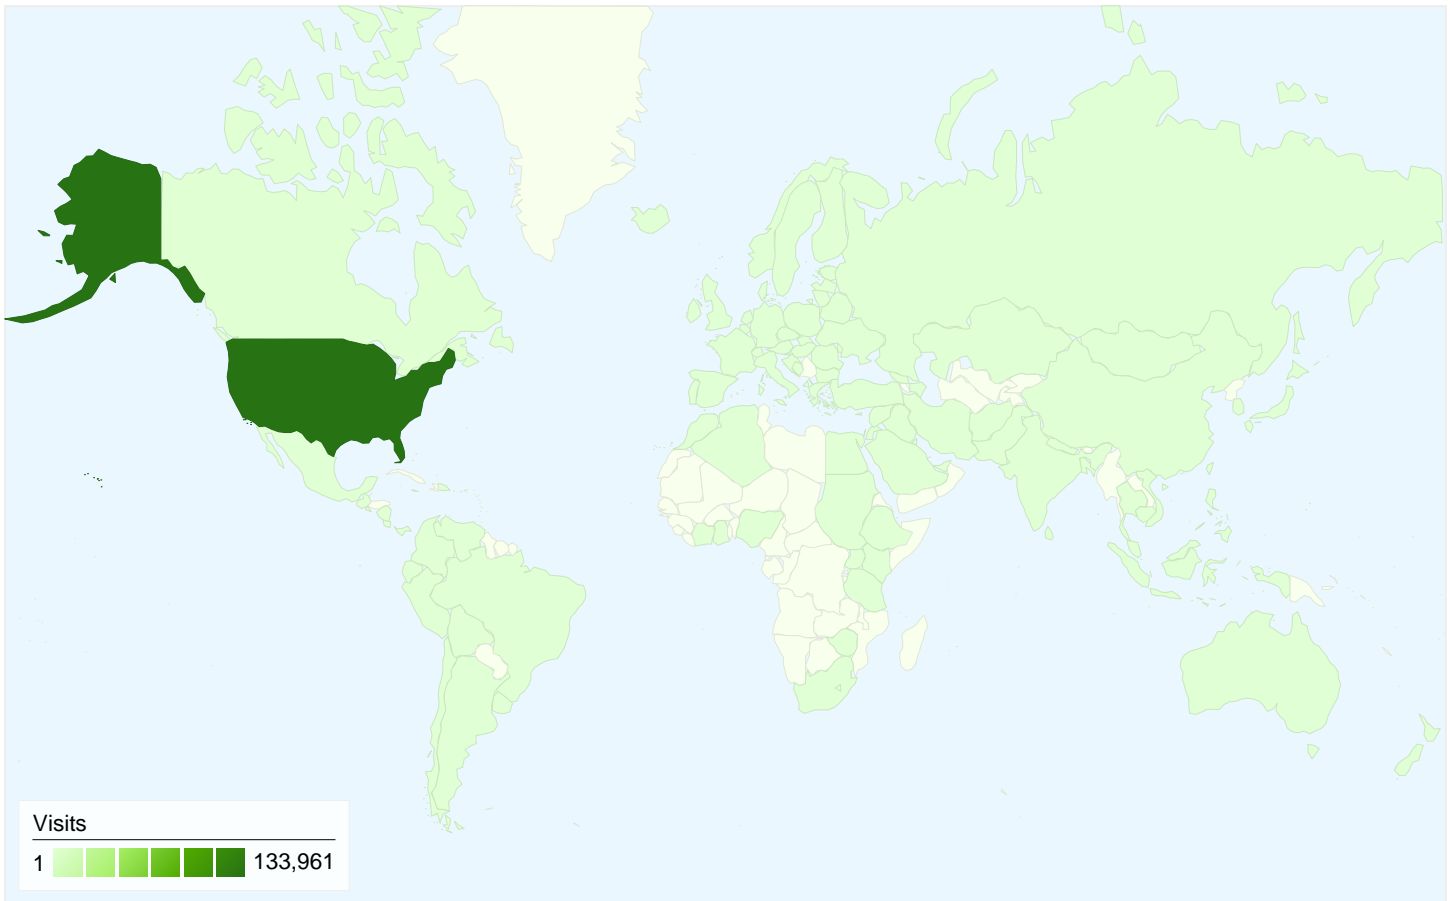

Visitors
84,264

Map Overlay

Traffic Sources Overview

- **Search Engines**
72,122.00 (52.78%)
- **Direct Traffic**
47,739.00 (34.94%)
- **Referring Sites**
16,785.00 (12.28%)
- **Other**
1 (> 0.00%)

Content Overview

84,264 people visited this site

136,647 Visits

84,264 Absolute Unique Visitors

367,558 Pageviews

2.69 Average Pageviews

00:02:06 Time on Site

53.30% Bounce Rate

47.04% New Visits

All traffic sources sent a total of 136,647 visits

-  34.94% Direct Traffic
-  12.28% Referring Sites
-  52.78% Search Engines

- Search Engines
72,122.00 (52.78%)
- Direct Traffic
47,739.00 (34.94%)
- Referring Sites
16,785.00 (12.28%)
- Other
1 (> 0.00%)

136,647 visits came from 116 countries/territories

Site Usage						
Visits	Pages/Visit	Avg. Time on Site	% New Visits	Bounce Rate		
136,647 % of Site Total: 100.00%	2.69 Site Avg: 2.69 (0.00%)	00:02:06 Site Avg: 00:02:06 (0.00%)	47.06% Site Avg: 47.04% (0.04%)	53.30% Site Avg: 53.30% (0.00%)		
Country/Territory	Visits	Pages/Visit	Avg. Time on Site	% New Visits	Bounce Rate	
United States	133,961	2.70	00:02:07	46.35%	52.97%	
Canada	420	2.15	00:01:38	79.52%	60.95%	
Italy	329	1.23	00:00:14	85.71%	81.46%	
India	233	2.08	00:01:37	78.54%	57.94%	
Australia	222	1.55	00:00:49	45.50%	88.74%	
United Kingdom	155	2.09	00:01:09	91.61%	60.65%	
Germany	101	2.38	00:02:05	99.01%	60.40%	
Philippines	92	1.95	00:01:11	90.22%	72.83%	
France	61	1.74	00:00:27	85.25%	67.21%	