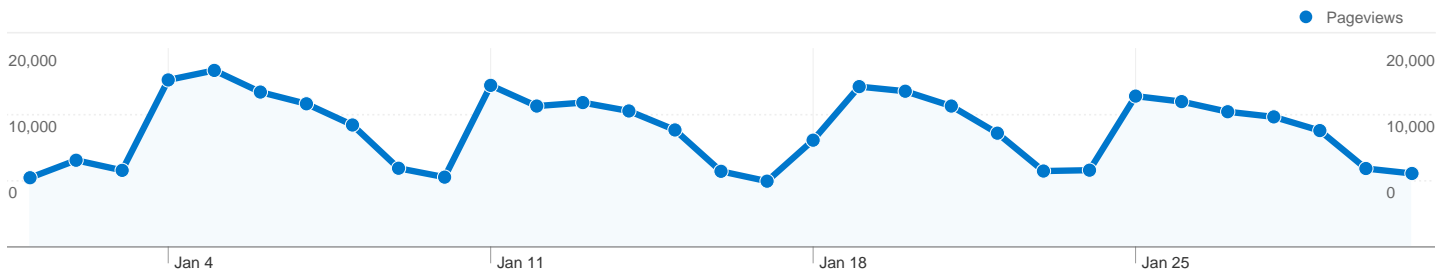

Pages on this site were viewed a total of 367,558 times

367,558 Pageviews

281,291 Unique Views

53.30% Bounce Rate

Top Content

Pages	Pageviews	% Pageviews
/default.asp	57,853	15.74%
/library/public_computers.asp	19,884	5.41%
/library/default.asp	16,867	4.59%
/jobs/default.asp	13,780	3.75%
/search/default.asp	9,834	2.68%