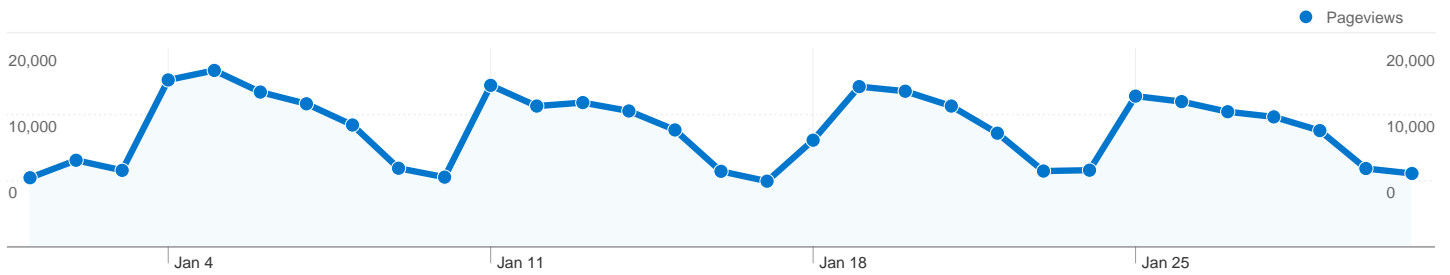

Pages on this site were viewed a total of 367,558 times

 367,558 Pageviews

 281,291 Unique Views

 53.30% Bounce Rate

Top Content

Pages	Pageviews	% Pageviews
/default.asp	57,853	15.74%
/library/public_computers.asp	19,884	5.41%
/library/default.asp	16,867	4.59%
/jobs/default.asp	13,780	3.75%
/search/default.asp	9,834	2.68%