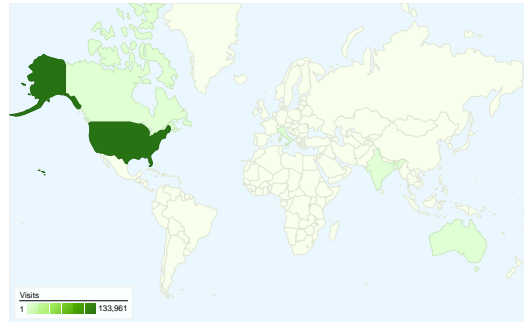

Site Usage

136,647 Visits

53.30% Bounce Rate

367,558 Pageviews

00:02:06 Avg. Time on Site

2.69 Pages/Visit

47.04% % New Visits

Visitors Overview

Visitors
84,264

Map Overlay

Traffic Sources Overview

- **Search Engines**
72,122.00 (52.78%)
- **Direct Traffic**
47,739.00 (34.94%)
- **Referring Sites**
16,785.00 (12.28%)
- **Other**
1 (> 0.00%)

Content Overview

All traffic sources sent a total of 136,647 visits

-  34.94% Direct Traffic
-  12.28% Referring Sites
-  52.78% Search Engines

- Search Engines
72,122.00 (52.78%)
- Direct Traffic
47,739.00 (34.94%)
- Referring Sites
16,785.00 (12.28%)
- Other
1 (> 0.00%)

136,647 visits came from 116 countries/territories

Site Usage						
Visits	Pages/Visit	Avg. Time on Site	% New Visits	Bounce Rate		
136,647 % of Site Total: 100.00%	2.69 Site Avg: 2.69 (0.00%)	00:02:06 Site Avg: 00:02:06 (0.00%)	47.06% Site Avg: 47.04% (0.04%)	53.30% Site Avg: 53.30% (0.00%)		
Country/Territory	Visits	Pages/Visit	Avg. Time on Site	% New Visits	Bounce Rate	
United States	133,961	2.70	00:02:07	46.35%	52.97%	
Canada	420	2.15	00:01:38	79.52%	60.95%	
Italy	329	1.23	00:00:14	85.71%	81.46%	
India	233	2.08	00:01:37	78.54%	57.94%	
Australia	222	1.55	00:00:49	45.50%	88.74%	
United Kingdom	155	2.09	00:01:09	91.61%	60.65%	
Germany	101	2.38	00:02:05	99.01%	60.40%	
Philippines	92	1.95	00:01:11	90.22%	72.83%	
France	61	1.74	00:00:27	85.25%	67.21%	