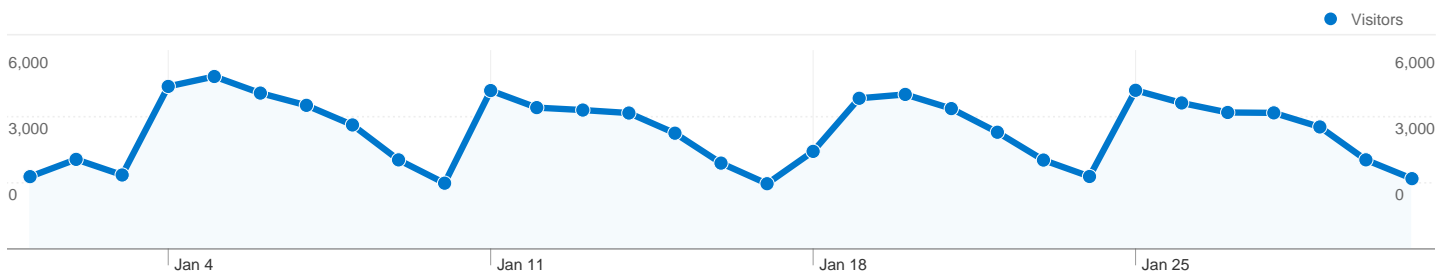

Site Usage

136,647 Visits

53.30% Bounce Rate

367,558 Pageviews

00:02:06 Avg. Time on Site

2.69 Pages/Visit

47.04% % New Visits

Visitors Overview

Visitors
84,264

Map Overlay

Traffic Sources Overview

- **Search Engines**
72,122.00 (52.78%)
- **Direct Traffic**
47,739.00 (34.94%)
- **Referring Sites**
16,785.00 (12.28%)
- **Other**
1 (> 0.00%)

Content Overview

84,264 people visited this site

136,647 Visits

84,264 Absolute Unique Visitors

367,558 Pageviews

2.69 Average Pageviews

00:02:06 Time on Site

53.30% Bounce Rate

47.04% New Visits