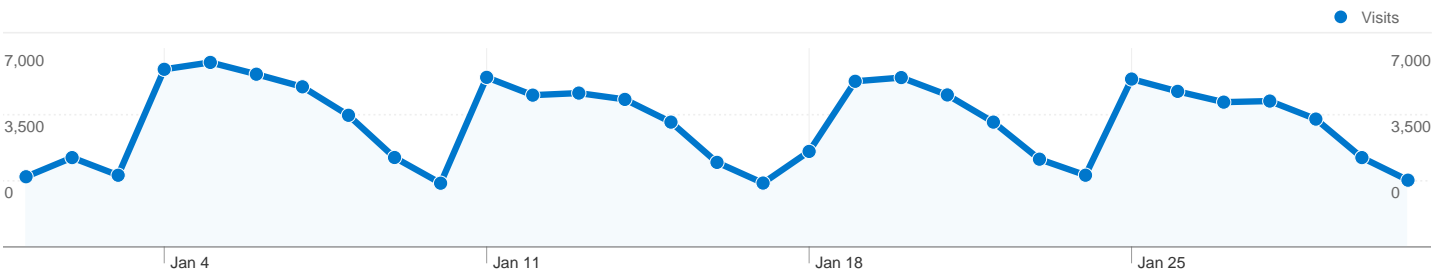

Site Usage

136,647 Visits

53.30% Bounce Rate

367,558 Pageviews

00:02:06 Avg. Time on Site

2.69 Pages/Visit

47.04% % New Visits

Visitors Overview

84,264 people visited this site

136,647 Visits

84,264 Absolute Unique Visitors

367,558 Pageviews

2.69 Average Pageviews

00:02:06 Time on Site

53.30% Bounce Rate

47.04% New Visits

All traffic sources sent a total of 136,647 visits

-  34.94% Direct Traffic
-  12.28% Referring Sites
-  52.78% Search Engines

- Search Engines
72,122.00 (52.78%)
- Direct Traffic
47,739.00 (34.94%)
- Referring Sites
16,785.00 (12.28%)
- Other
1 (> 0.00%)