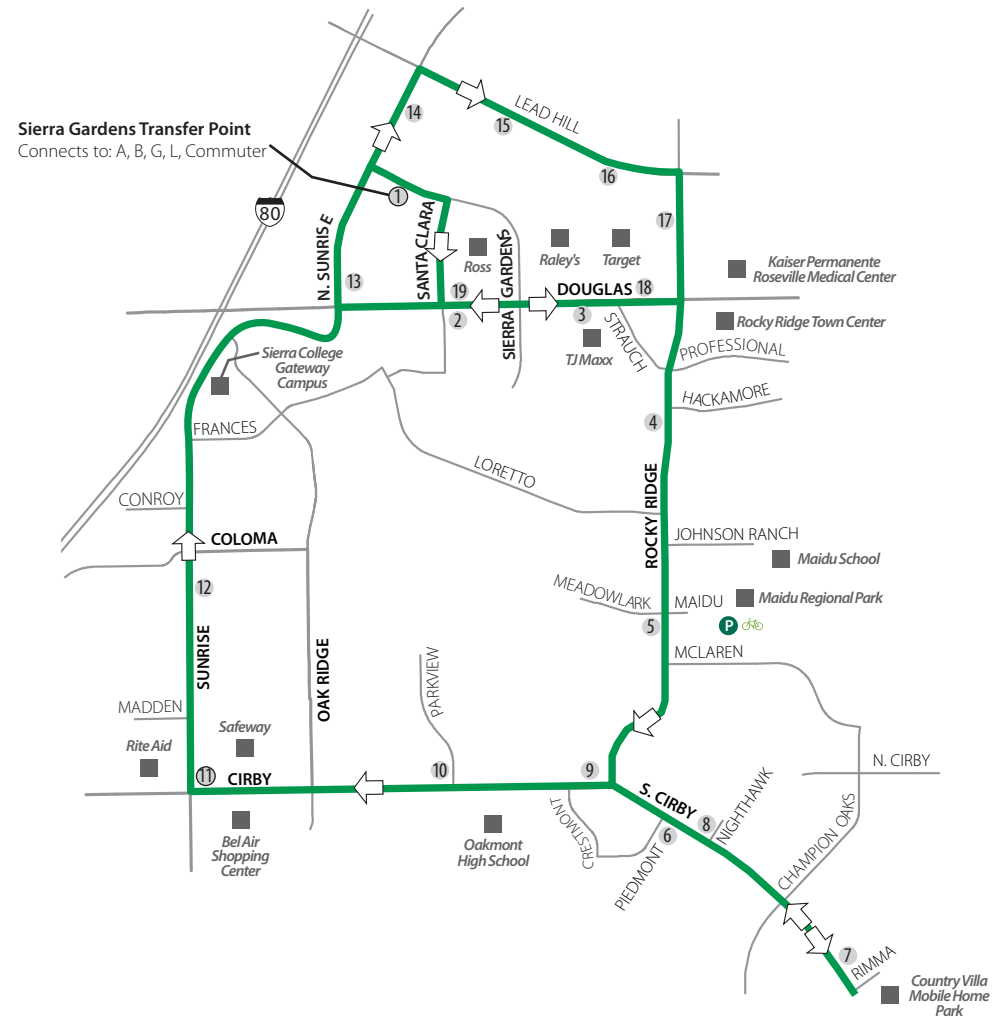

Clockwise – Even Hours

1	2	3	4	5	6	7	8	9	10	11	12	13	14	15	16	17	18
DEPART Sierra Gardens Transfer Point	Douglas at Santa Clara	Douglas before Strauch	Rocky Ridge at Hackamore	Rocky Ridge at Meadowlark	S. Cirby past Piedmont	S. Cirby past Rimma	S. Cirby at Nighthawk	Cirby at Rocky Ridge	Cirby at Parkview	DEPART Sunrise at Cirby	Sunrise before Coloma	N. Sunrise past Douglas	N. Sunrise before Lead Hill	Lead Hill past N. Sunrise	Lead Hill before Rocky Ridge	Rocky Ridge past Lead Hill	Douglas at Rocky Ridge
6:45 am	-	-	-	-	-	-	-	-	-	6:53 am	-	-	-	-	-	-	-
8:45	-	-	-	-	-	-	-	-	-	8:53	-	-	-	-	-	-	-
10:45	-	-	-	-	-	-	-	-	-	10:53	-	-	-	-	-	-	-
12:45 pm	-	-	-	-	-	-	-	-	-	12:53 pm	-	-	-	-	-	-	-
2:45	-	-	-	-	-	-	-	-	-	2:53	-	-	-	-	-	-	-
4:45	-	-	-	-	-	-	-	-	-	4:53	-	-	-	-	-	-	-

Monday–Friday service operates hourly, in opposite directions, 6:45 a.m. – 6:17 p.m.

Saturday service operates hourly, in opposite directions, 8:45 a.m. – 5:17 p.m.

Counterclockwise – Odd Hours

19	13	1	20	21	22	23	24	6	7	8	25	26	27	28	1
Douglas before Santa Clara	N. Sunrise past Douglas	ARRIVE Sierra Gardens Transfer Point	Sunrise at Frances	Sunrise at Conroy	720 Sunrise	DEPART Cirby at Sunrise	Cirby at Parkview	S. Cirby past Piedmont	S. Cirby past Rimma	S. Cirby at Nighthawk	Rocky Ridge before Maidu Dr.	Rocky Ridge before Hackamore	Rocky Ridge past Douglas	Lead Hill at Rocky Ridge	ARRIVE Sierra Gardens Transfer Point
-	-	7:17 am	-	-	-	7:45 am	-	-	-	-	-	-	-	-	8:17 am
-	-	9:17	-	-	-	9:45	-	-	-	-	-	-	-	-	10:17
-	-	11:17	-	-	-	11:45	-	-	-	-	-	-	-	-	12:17 pm
-	-	1:17 pm	-	-	-	1:45 pm	-	-	-	-	-	-	-	-	2:17
-	-	3:17	-	-	-	3:45	-	-	-	-	-	-	-	-	4:17
-	-	5:17	-	-	-	5:45	-	-	-	-	-	-	-	-	6:17

Legend

- 1 Bus Stop
- 1 Timed Stop
- P Park & Ride Lot
- Bike Lockers
- Popular destinations
- Saturday schedule is shaded
- - Stop made by request
- P.M. times shown in **bold**